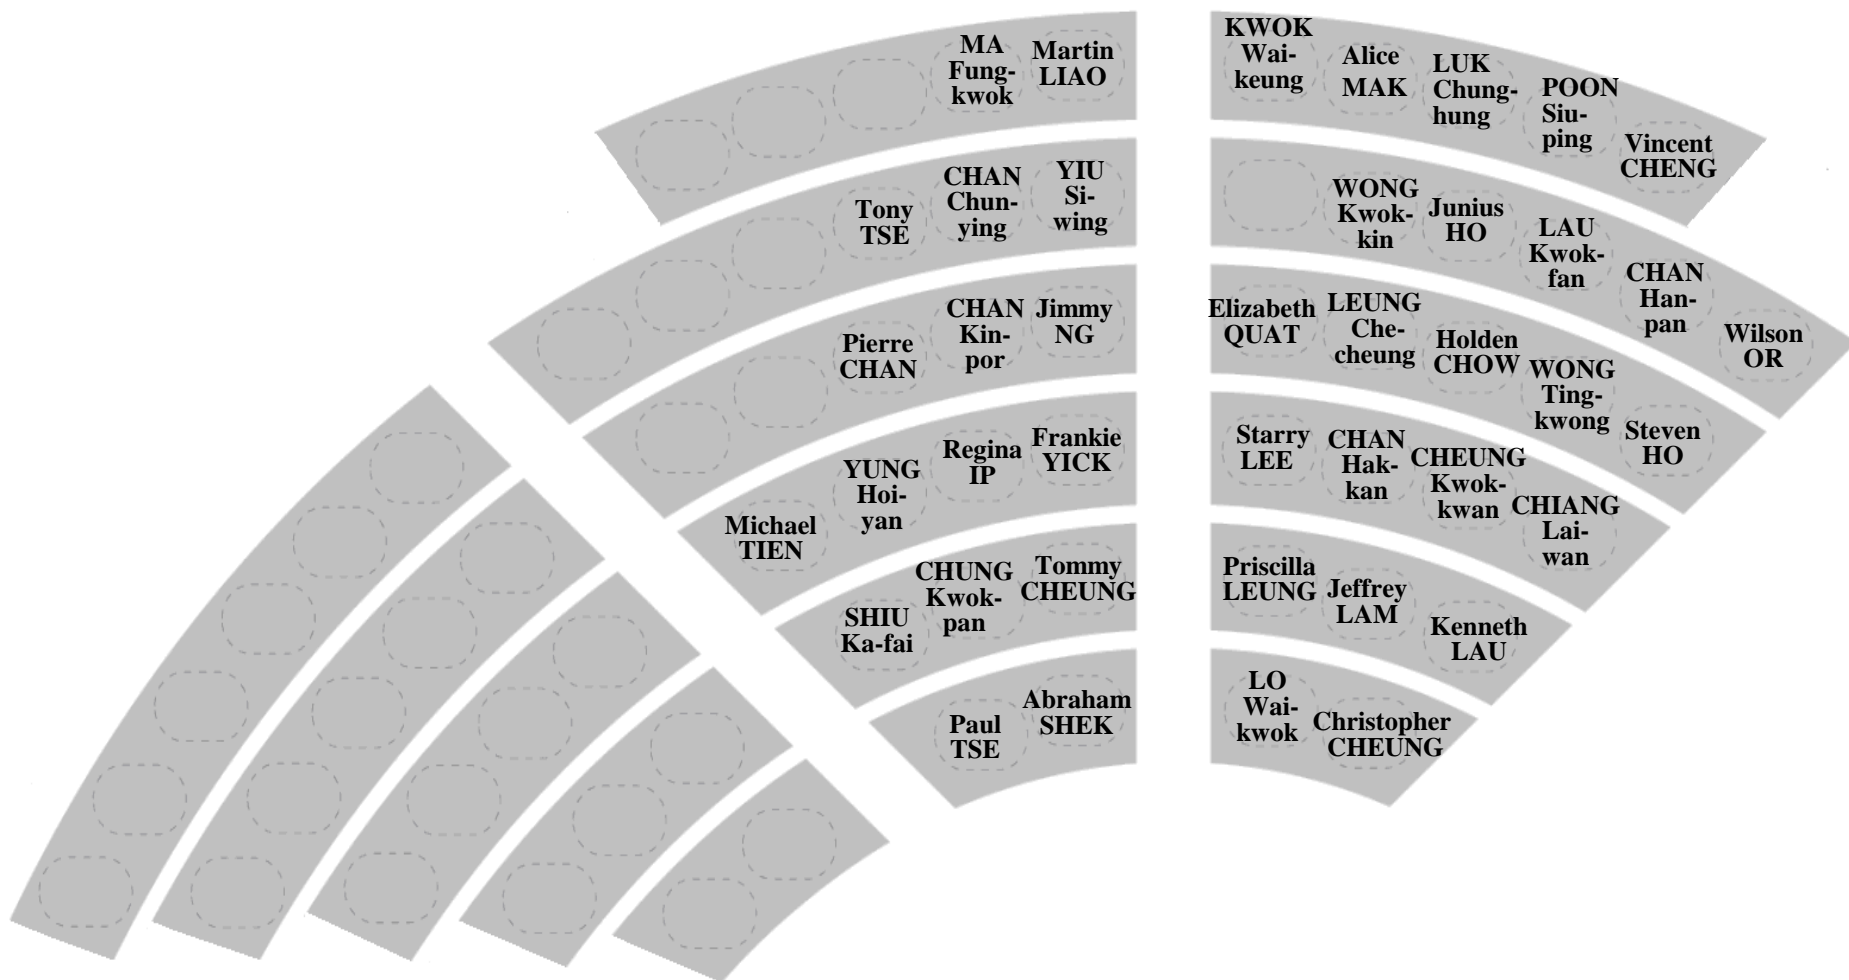

Members' seating plan for the Chamber of the Legislative Council Complex

Andrew LEUNG
President