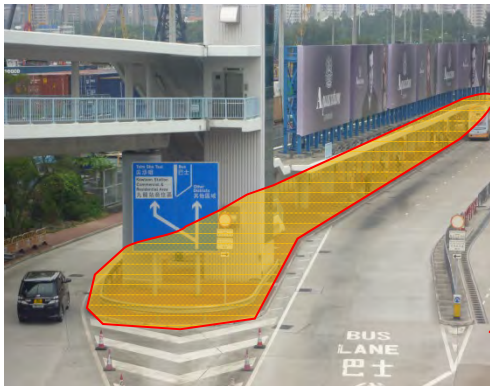

Shing Mun Tunnels Bus Interchange 城門隧道巴士轉乘處

No-smoking area
禁煙區

Shing Mun Tunnels Bus Interchange

城門隧道巴士轉乘處

Tate's Cairn Tunnel Bus Interchange

大老山隧道巴士轉乘處

 <p>禁止吸煙區 (只限地面) No Smoking Area (Ground Level Only)</p>	<p>吸煙(公眾衛生)條例(第371章) Smoking (Public Health) Ordinance (Cap. 371) 指定禁止吸煙區 - 大老山隧道巴士轉乘處 Designated No Smoking Area - Tate's Cairn Tunnel Bus Interchange</p>	<p>簽署 Signed 食物及衛生局局長 高永文醫生 Secretary for Food and Health Dr. KO Wing-man 4 / 12 / 2015</p>
<p>© 2015 版權所有 未經許可 不得複製 Copyright reserved - Reproduction by permission only</p>		<p>圖則編號 Plan No. DH/TCO/T-005V1</p>

Tate's Cairn Tunnel Bus Interchange

大老山隧道巴士轉乘處

No-smoking area
禁煙區

Area where smoking is not prohibited
無禁煙限制的區域

Tate's Cairn Tunnel Bus Interchange
大老山隧道巴士轉乘處

Tate's Cairn Tunnel Bus Interchange

大老山隧道巴士轉乘處

Western Harbour Crossing Bus Interchange

西區海底隧道巴士轉乘處

No-smoking area
禁煙區

Area where smoking is not prohibited
無禁煙限制的區域

Western Harbour Crossing Bus Interchange
西區海底隧道巴士轉乘處

Western Harbour Crossing Bus Interchange
西區海底隧道巴士轉乘處