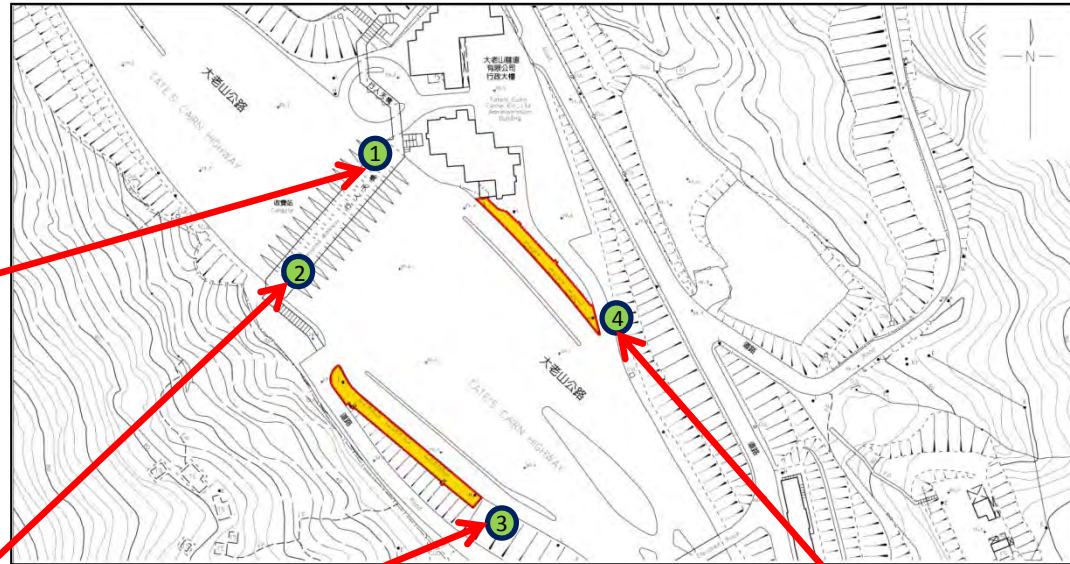

Shing Mun Tunnels Bus Interchange 城門隧道巴士轉乘處

No-smoking area
禁煙區

Shing Mun Tunnels Bus Interchange

城門隧道巴士轉乘處

Tate's Cairn Tunnel Bus Interchange

大老山隧道巴士轉乘處

 <p>禁止吸煙區 (只限地面) No Smoking Area (Ground Level Only)</p>	<p>吸煙(公眾衛生)條例(第371章) Smoking (Public Health) Ordinance (Cap. 371) 指定禁止吸煙區 - 大老山隧道巴士轉乘處 Designated No Smoking Area - Tate's Cairn Tunnel Bus Interchange</p>	<p>簽署 Signed 食物及衛生局局長 高永文醫生 Secretary for Food and Health Dr. KO Wing-man 4 / 12 / 2015</p>
<p>© 2015 版權所有 未經許可 不得複製 Copyright reserved - Reproduction by permission only</p>		<p>圖則編號 Plan No. DH/TCO/T-005V1</p>

Tate's Cairn Tunnel Bus Interchange

大老山隧道巴士轉乘處

No-smoking area
禁煙區

Area where smoking is not prohibited
無禁煙限制的區域

Tate's Cairn Tunnel Bus Interchange
大老山隧道巴士轉乘處

Tate's Cairn Tunnel Bus Interchange

大老山隧道巴士轉乘處

Western Harbour Crossing Bus Interchange

西區海底隧道巴士轉乘處

No-smoking area
禁煙區

Area where smoking is not prohibited
無禁煙限制的區域

Western Harbour Crossing Bus Interchange
西區海底隧道巴士轉乘處

Western Harbour Crossing Bus Interchange
西區海底隧道巴士轉乘處