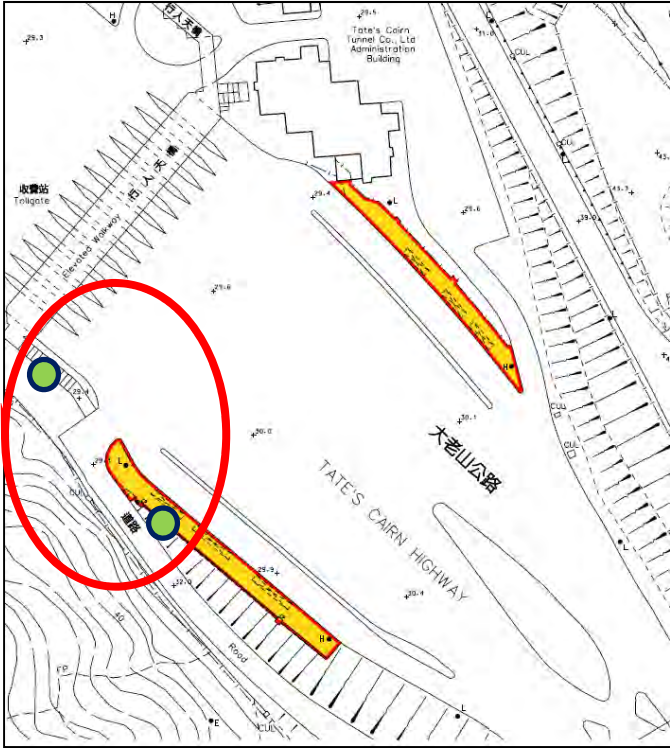

Tate's Cairn Tunnel Bus Interchange

大老山隧道巴士轉乘處

No-smoking area
禁煙區

Area where smoking is not prohibited
無禁煙限制的區域

Tate's Cairn Tunnel Bus Interchange
大老山隧道巴士轉乘處

Tate's Cairn Tunnel Bus Interchange

大老山隧道巴士轉乘處