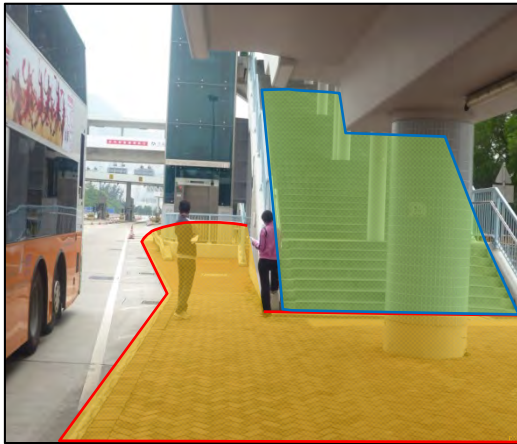

Western Harbour Crossing Bus Interchange

西區海底隧道巴士轉乘處

No-smoking area
禁煙區

Area where smoking is not prohibited
無禁煙限制的區域