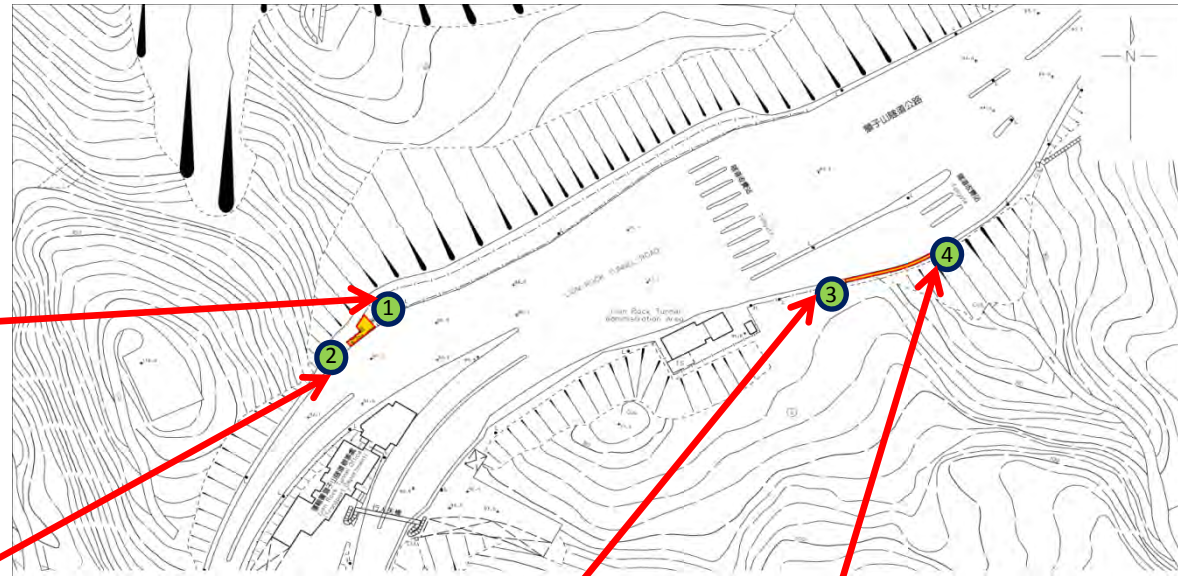

巴士轉乘處的圖則連同顯示禁煙區和
無禁煙限制的區域的界線的實地圖片
(補充圖則)

Lion Rock Tunnel Bus Interchange

獅子山隧道巴士轉乘處

 <p>禁止吸煙區 (只限地面) No Smoking Area (Ground Level Only)</p> <p>© 2015 版權所有 未經許可 不得複製 Copyright reserved - Reproduction by permission only</p>	<p>吸煙(公眾衛生)條例(第371章) Smoking (Public Health) Ordinance (Cap. 371)</p> <p>指定禁止吸煙區 - 獅子山隧道巴士轉乘處 Designated No Smoking Area - Lion Rock Tunnel Bus Interchange</p>	<p>簽署 Signed</p> <p>食物及衛生局局長 高永文醫生 Secretary for Food and Health Dr. KO Wing-man 4 / 12 / 2015</p> <p>圖則編號 DH/TCO/T-004V1 Plan No.</p>
---	---	--

Lion Rock Tunnel Bus Interchange

獅子山隧道巴士轉乘處

No-smoking area
禁煙區

Area where smoking is not prohibited
無禁煙限制的區域

Lion Rock Tunnel Bus Interchange 獅子山隧道巴士轉乘處

Lion Rock Tunnel Bus Interchange 獅子山隧道巴士轉乘處

Cross-Harbour Tunnel Bus Interchange 海底隧道巴士轉乘處

吸煙(公眾衛生)條例 (第371章)
Smoking (Public Health) Ordinance (Cap. 371)
指定禁止吸煙區
海底隧道巴士轉乘處
Designated No Smoking Area
Cross-Harbour Tunnel Bus Interchange

- 禁止吸煙區 (只限行人天橋)
No Smoking Area (Elevated Walkway Only)
- 禁止吸煙區 (只限地面)
No Smoking Area (Ground Level Only)
- 禁止吸煙區 (只限行人天橋和地面)
No Smoking Area (Elevated Walkway and Ground Level Only)
- 禁止吸煙區 (只限地面和行人樓梯)
No Smoking Area (Ground Level and Staircase Only)