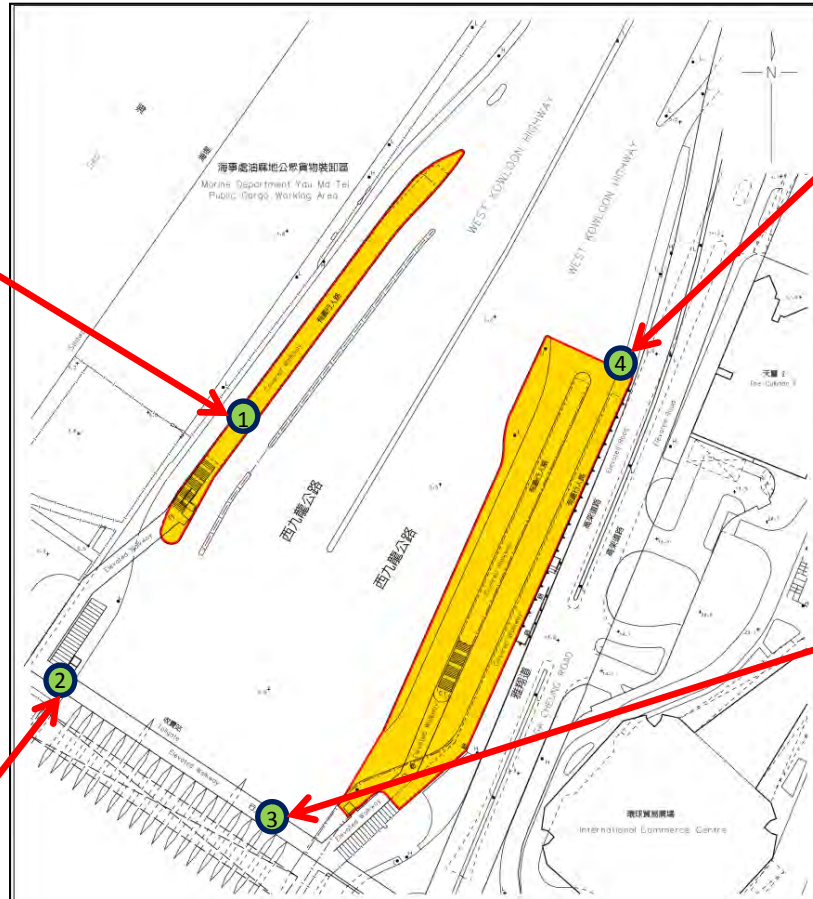

Western Harbour Crossing Bus Interchange

西區海底隧道巴士轉乘處

No-smoking area
禁煙區

Area where smoking is not prohibited
無禁煙限制的區域