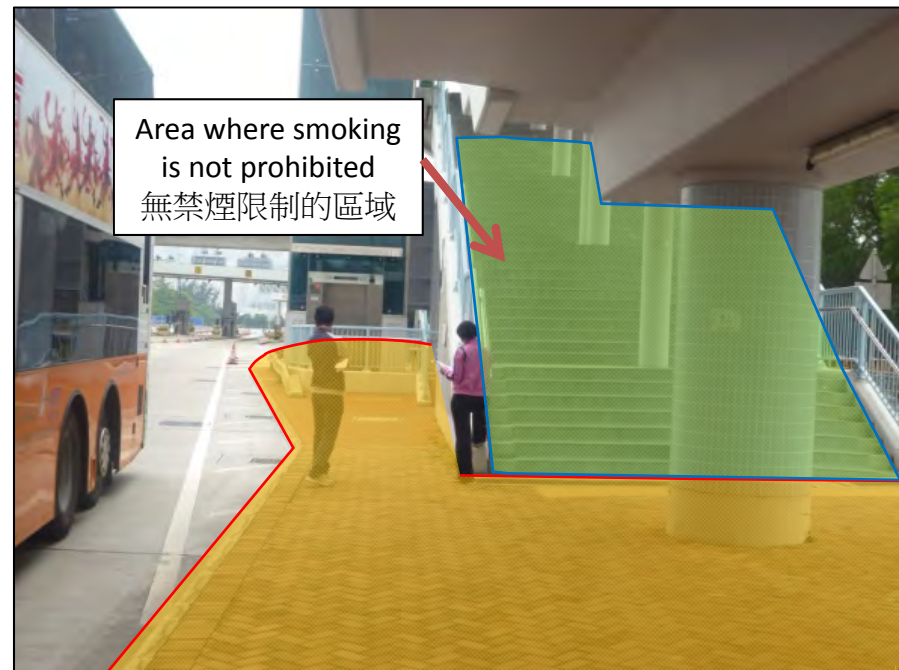

Tate's Cairn Tunnel Bus Interchange

大老山隧道巴士轉乘處

No-smoking area
禁煙區

Area where smoking is not prohibited
無禁煙限制的區域

Tate's Cairn Tunnel Bus Interchange
大老山隧道巴士轉乘處

Tate's Cairn Tunnel Bus Interchange

大老山隧道巴士轉乘處

Western Harbour Crossing Bus Interchange

西區海底隧道巴士轉乘處

No-smoking area
禁煙區

Area where smoking is not prohibited
無禁煙限制的區域

Western Harbour Crossing Bus Interchange
西區海底隧道巴士轉乘處

Western Harbour Crossing Bus Interchange
西區海底隧道巴士轉乘處

Western Harbour Crossing Bus Interchange 西區海底隧道巴士轉乘處

Western Harbour Crossing
Bus Interchange
西區海底隧道巴士轉乘處

Tai Lam Tunnel Bus Interchange

大欖隧道巴士轉乘處

Tai Lam Tunnel Bus Interchange

大欖隧道巴士轉乘處

No-smoking area
禁煙區