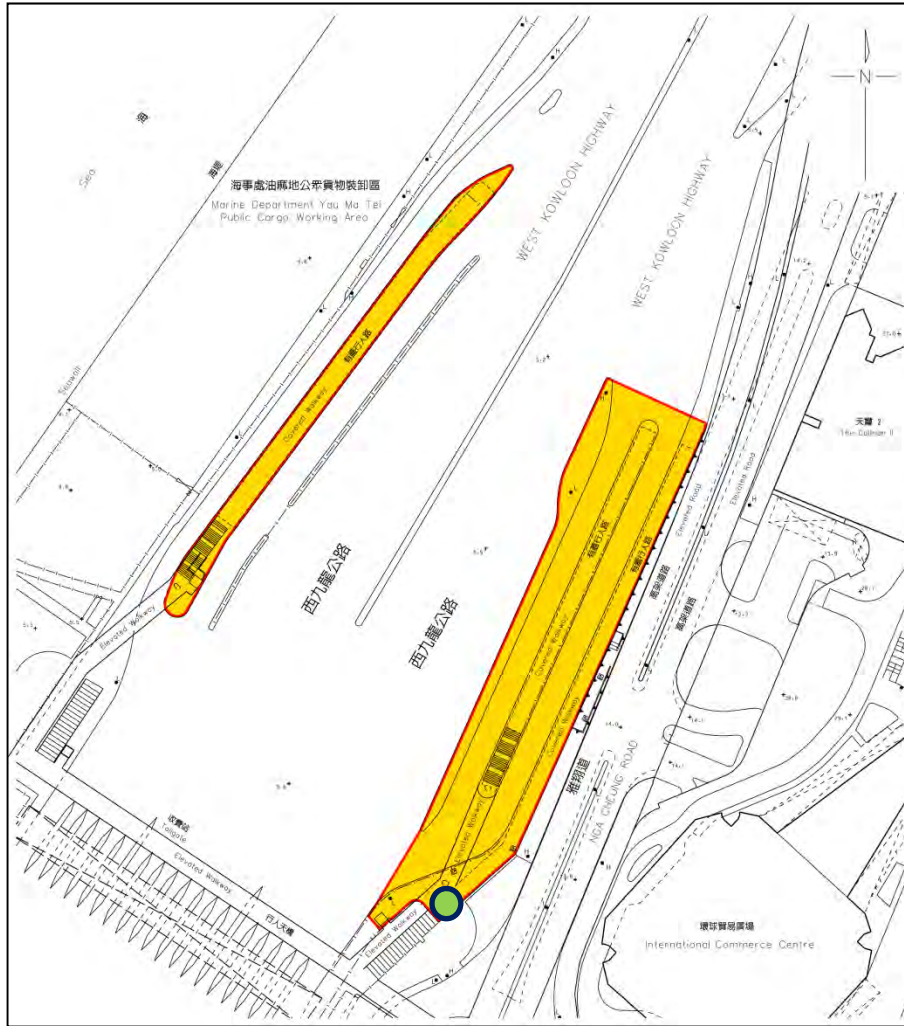

Western Harbour Crossing Bus Interchange

西區海底隧道巴士轉乘處

No-smoking area
禁煙區

Area where smoking is not prohibited
無禁煙限制的區域

Western Harbour Crossing Bus Interchange
西區海底隧道巴士轉乘處

Western Harbour Crossing Bus Interchange
西區海底隧道巴士轉乘處