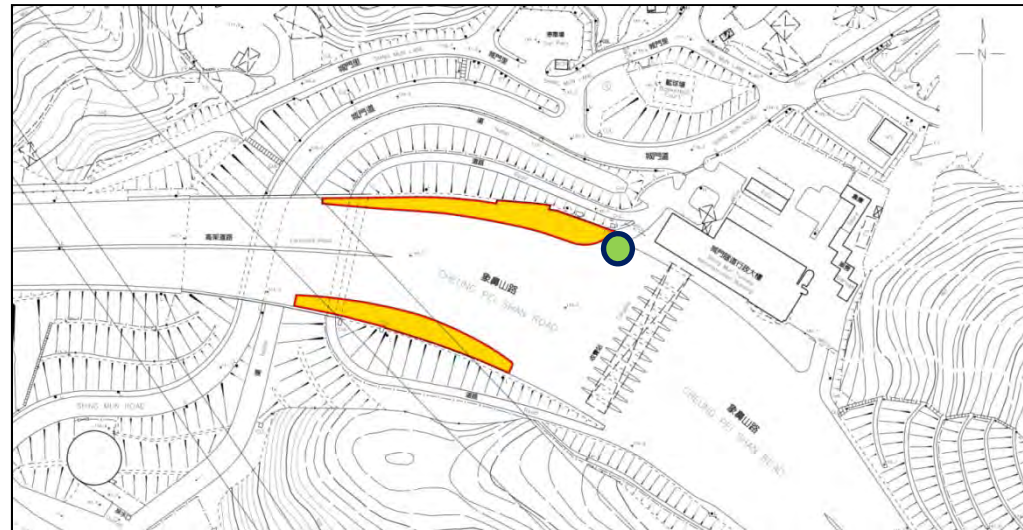

Shing Mun Tunnels Bus Interchange 城門隧道巴士轉乘處

No-smoking area
禁煙區

Shing Mun Tunnels Bus Interchange

城門隧道巴士轉乘處

Tate's Cairn Tunnel Bus Interchange

大老山隧道巴士轉乘處

 <p>禁止吸煙區 (只限地面) No Smoking Area (Ground Level Only)</p>	<p>吸煙(公眾衛生)條例(第371章) Smoking (Public Health) Ordinance (Cap. 371) 指定禁止吸煙區 - 大老山隧道巴士轉乘處 Designated No Smoking Area - Tate's Cairn Tunnel Bus Interchange</p>	<p>簽署 Signed 食物及衛生局局長 高永文醫生 Secretary for Food and Health Dr. KO Wing-man 4 / 12 / 2015</p>
<p>© 2015 版權所有 未經許可 不得複製 Copyright reserved - Reproduction by permission only</p>		<p>圖則編號 Plan No. DH/TCO/T-005V1</p>

Tate's Cairn Tunnel Bus Interchange

大老山隧道巴士轉乘處

No-smoking area
禁煙區

Area where smoking is not prohibited
無禁煙限制的區域

Tate's Cairn Tunnel Bus Interchange
大老山隧道巴士轉乘處

Tate's Cairn Tunnel Bus Interchange

大老山隧道巴士轉乘處