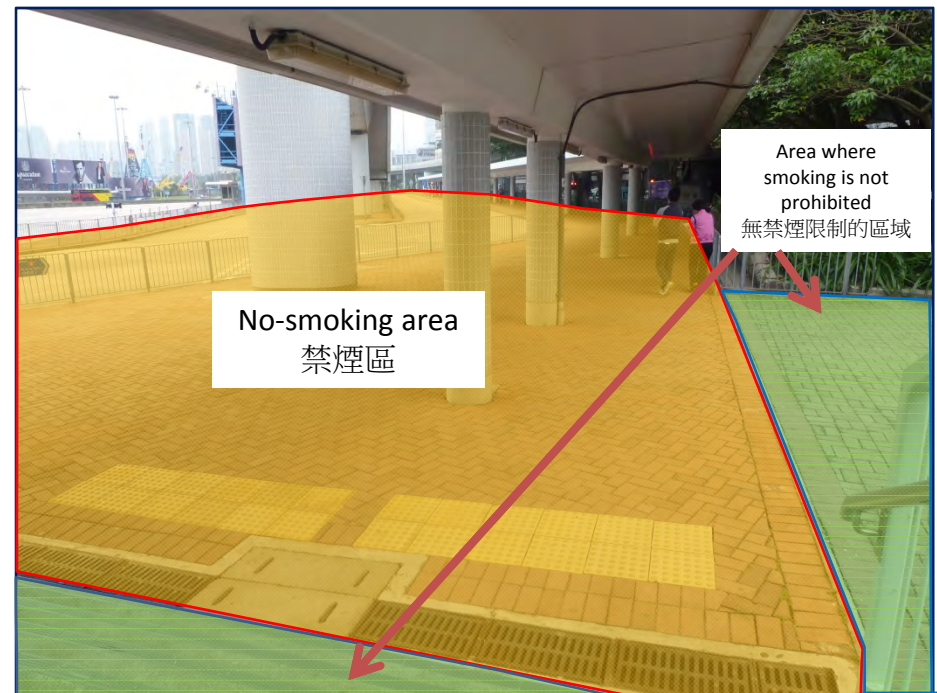

Tate's Cairn Tunnel Bus Interchange

大老山隧道巴士轉乘處

No-smoking area
禁煙區

Area where smoking is not prohibited
無禁煙限制的區域

Tate's Cairn Tunnel Bus Interchange
大老山隧道巴士轉乘處

Tate's Cairn Tunnel Bus Interchange

大老山隧道巴士轉乘處

Western Harbour Crossing Bus Interchange

西區海底隧道巴士轉乘處

No-smoking area
禁煙區

Area where smoking is not prohibited
無禁煙限制的區域

Western Harbour Crossing Bus Interchange
西區海底隧道巴士轉乘處

Western Harbour Crossing Bus Interchange
西區海底隧道巴士轉乘處