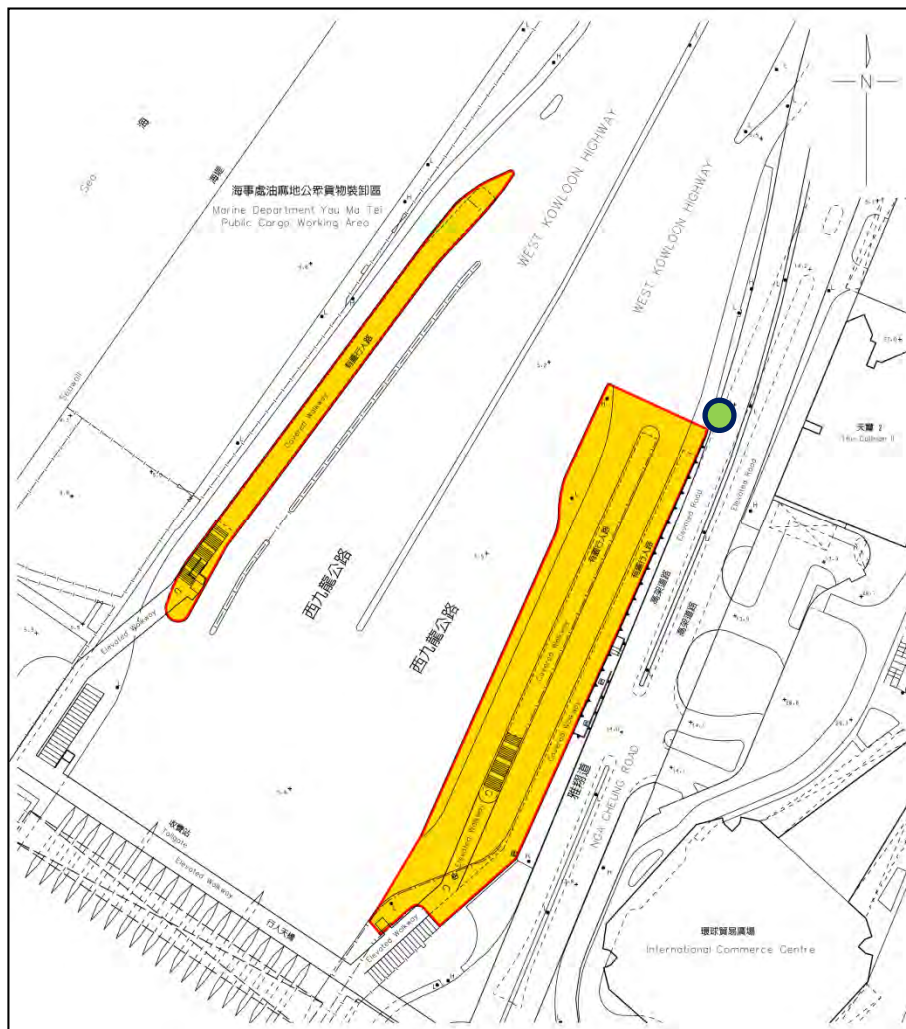

Western Harbour Crossing
Bus Interchange
西區海底隧道巴士轉乘處