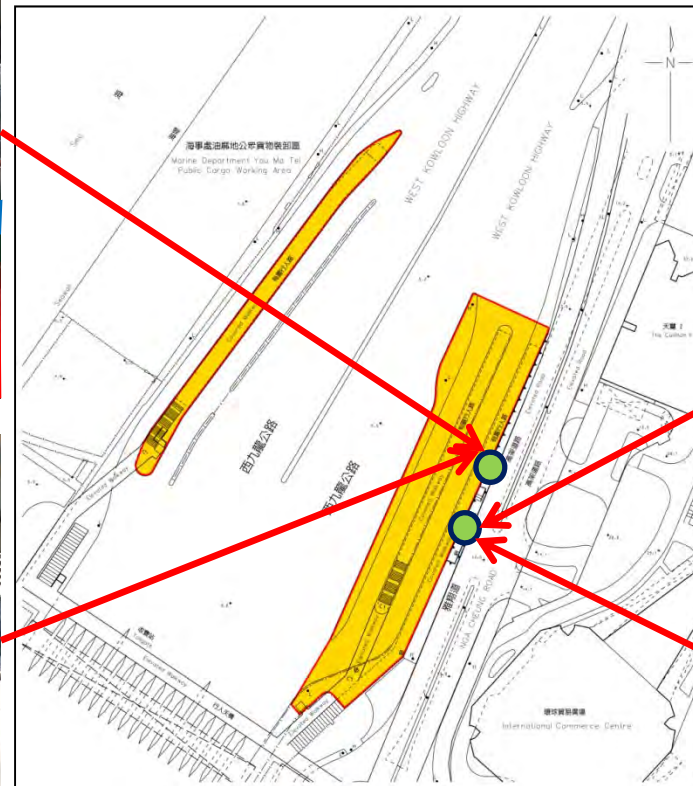

Western Harbour Crossing Bus Interchange 西區海底隧道巴士轉乘處