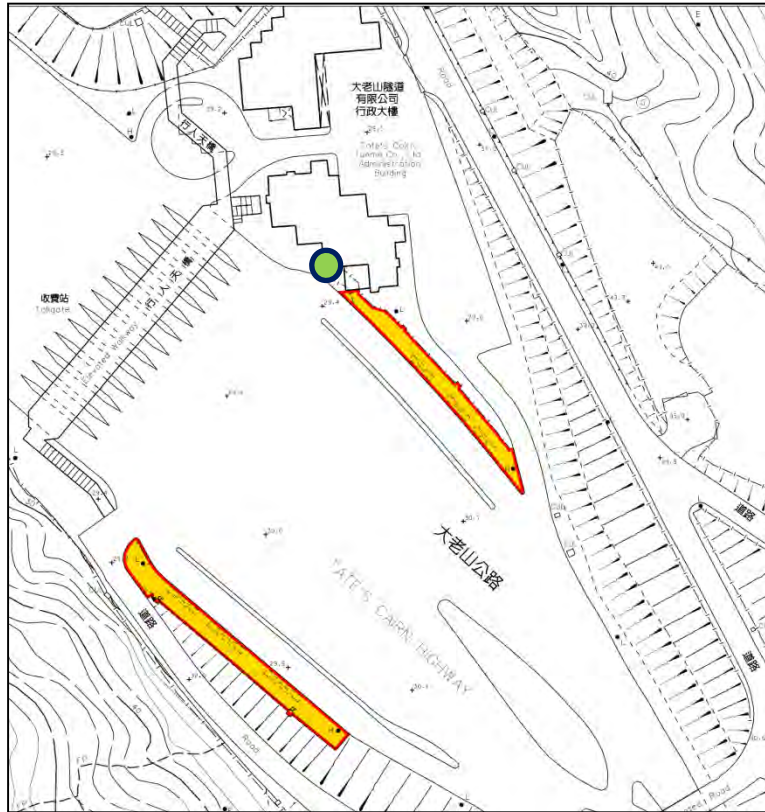

Tate's Cairn Tunnel Bus Interchange

大老山隧道巴士轉乘處

No-smoking area
禁煙區

Area where smoking is not prohibited
無禁煙限制的區域

Tate's Cairn Tunnel Bus Interchange
大老山隧道巴士轉乘處

Tate's Cairn Tunnel Bus Interchange

大老山隧道巴士轉乘處