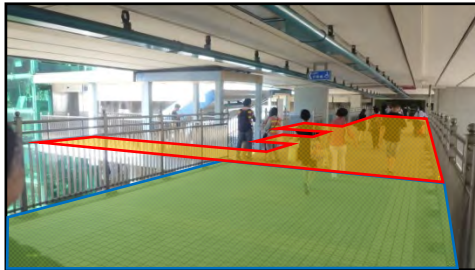

 Area where smoking is not prohibited
無禁煙限制的區域

Cross-Harbour Tunnel Bus Interchange

海底隧道巴士轉乘處

Cross-Harbour Tunnel Bus Interchange

海底隧道巴士轉乘處

-  No-smoking area
禁煙區
-  Area where smoking is not prohibited
無禁煙限制的區域