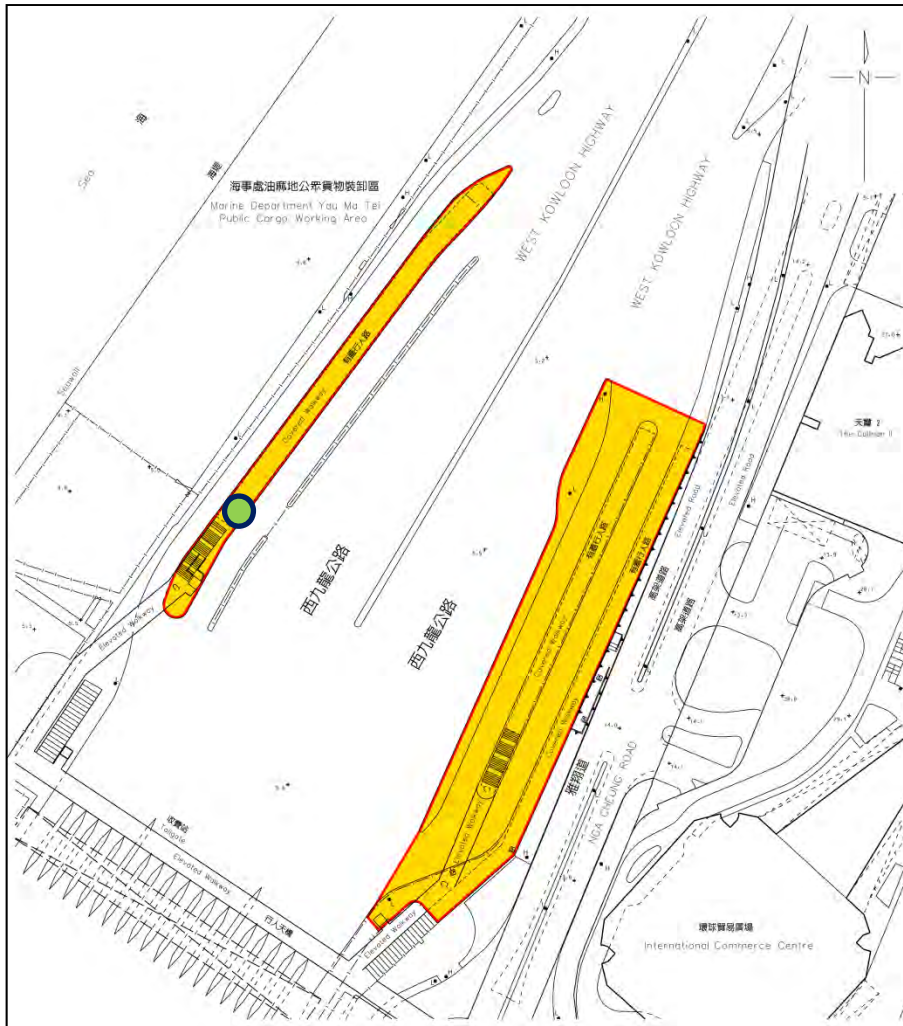

Western Harbour Crossing Bus Interchange

西區海底隧道巴士轉乘處

No-smoking area
禁煙區

Area where smoking is not prohibited
無禁煙限制的區域

Western Harbour Crossing Bus Interchange
西區海底隧道巴士轉乘處

Western Harbour Crossing Bus Interchange
西區海底隧道巴士轉乘處