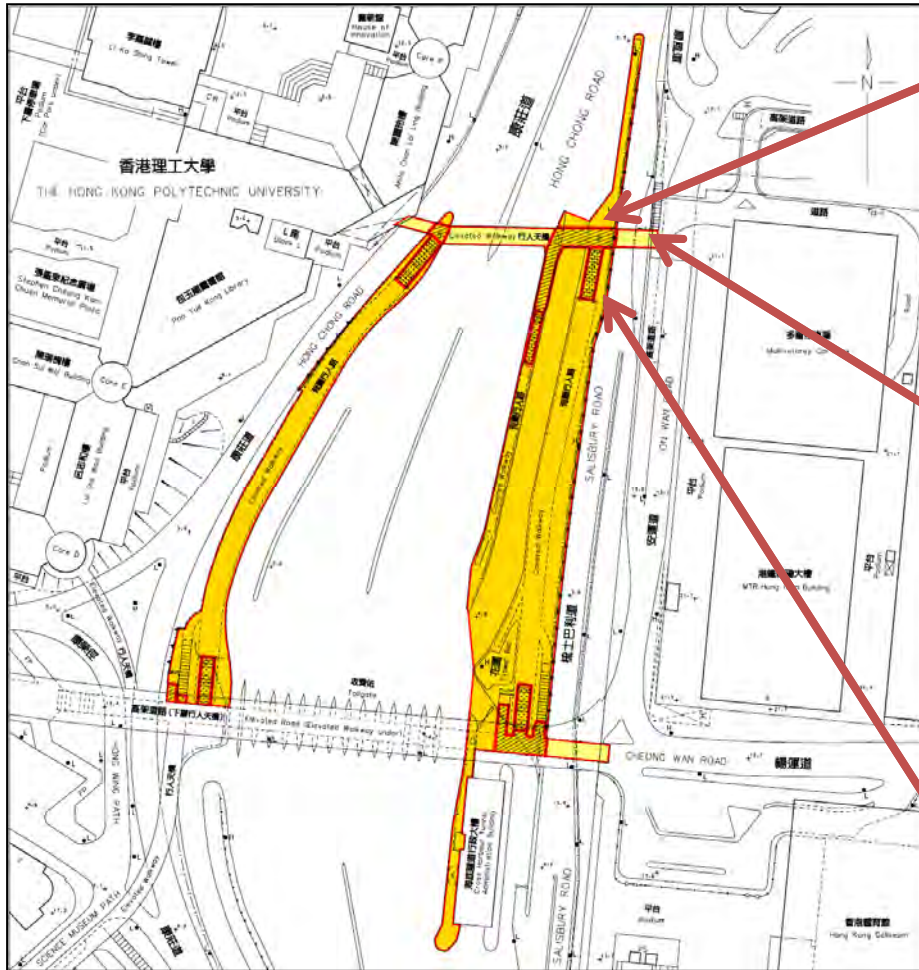

Cross-Harbour Tunnel Bus Interchange 海底隧道巴士轉乘處