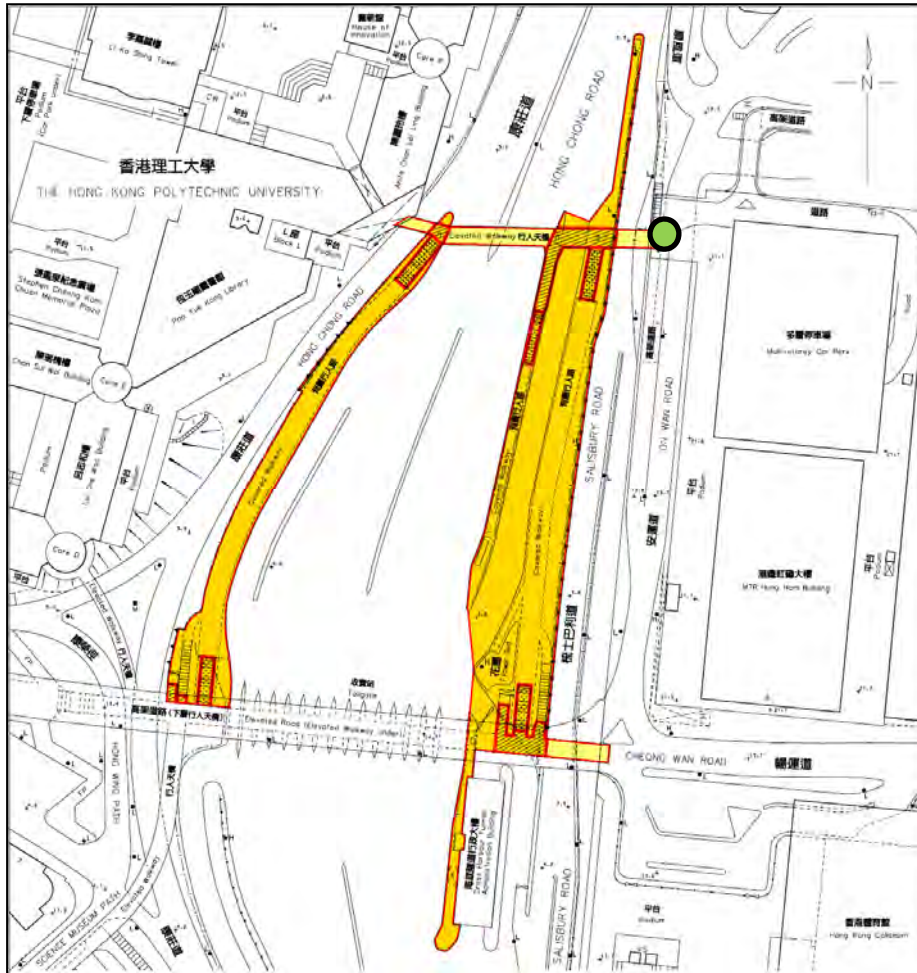

 Area where smoking is not prohibited
無禁煙限制的區域

Cross-Harbour Tunnel Bus Interchange

海底隧道巴士轉乘處

Cross-Harbour Tunnel Bus Interchange

海底隧道巴士轉乘處

-  No-smoking area
禁煙區
-  Area where smoking is not prohibited
無禁煙限制的區域