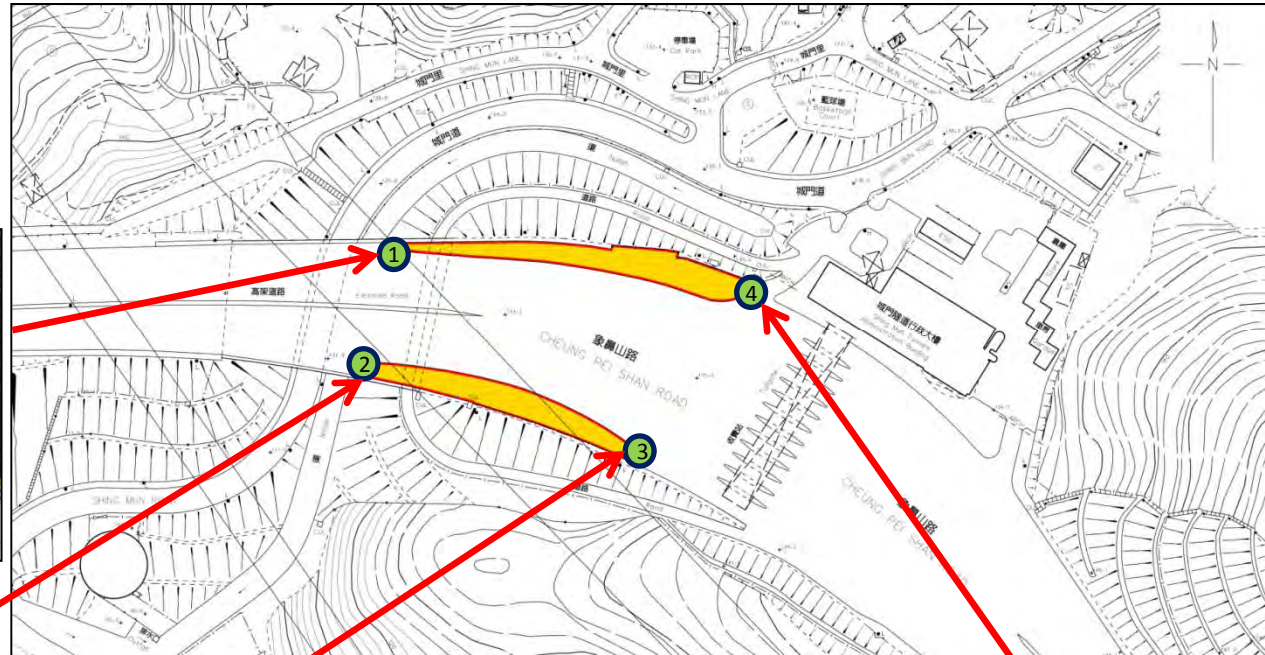

Area where smoking is not prohibited
無禁煙限制的區域

Area where smoking is not prohibited
無禁煙限制的區域

No-smoking area
禁煙區

Shing Mun Tunnels Bus Interchange

城門隧道巴士轉乘處

 <p>禁止吸煙區 (只限地面) No Smoking Area (Ground Level Only)</p>	<p>吸煙(公眾衛生)條例(第371章) Smoking (Public Health) Ordinance (Cap. 371)</p> <p>指定禁止吸煙區 - 城門隧道巴士轉乘處 Designated No Smoking Area - Shing Mun Tunnels Bus Interchange</p>	<p>簽署 Signed</p> <p>食物及衛生局局長 高永文醫生 Secretary for Food and Health Dr. KO Wing-man 4 / 12 / 2015</p>
<p>© 2015 版權所有 未經許可 不得複製 Copyright reserved - Reproduction by permission only</p>		<p>圖則編號 DH/TCO/T-006V1 Plan No.</p>

Shing Mun Tunnels Bus Interchange 城門隧道巴士轉乘處

No-smoking area
禁煙區

Shing Mun Tunnels Bus Interchange

城門隧道巴士轉乘處

Tate's Cairn Tunnel Bus Interchange

大老山隧道巴士轉乘處

 <p>禁止吸煙區 (只限地面) No Smoking Area (Ground Level Only)</p>	<p>吸煙(公眾衛生)條例(第371章) Smoking (Public Health) Ordinance (Cap. 371) 指定禁止吸煙區 - 大老山隧道巴士轉乘處 Designated No Smoking Area - Tate's Cairn Tunnel Bus Interchange</p>	<p>簽署 Signed 食物及衛生局局長 高永文醫生 Secretary for Food and Health Dr. KO Wing-man 4 / 12 / 2015</p>
<p>© 2015 版權所有 未經許可 不得複製 Copyright reserved - Reproduction by permission only</p>		<p>圖則編號 Plan No. DH/TCO/T-005V1</p>