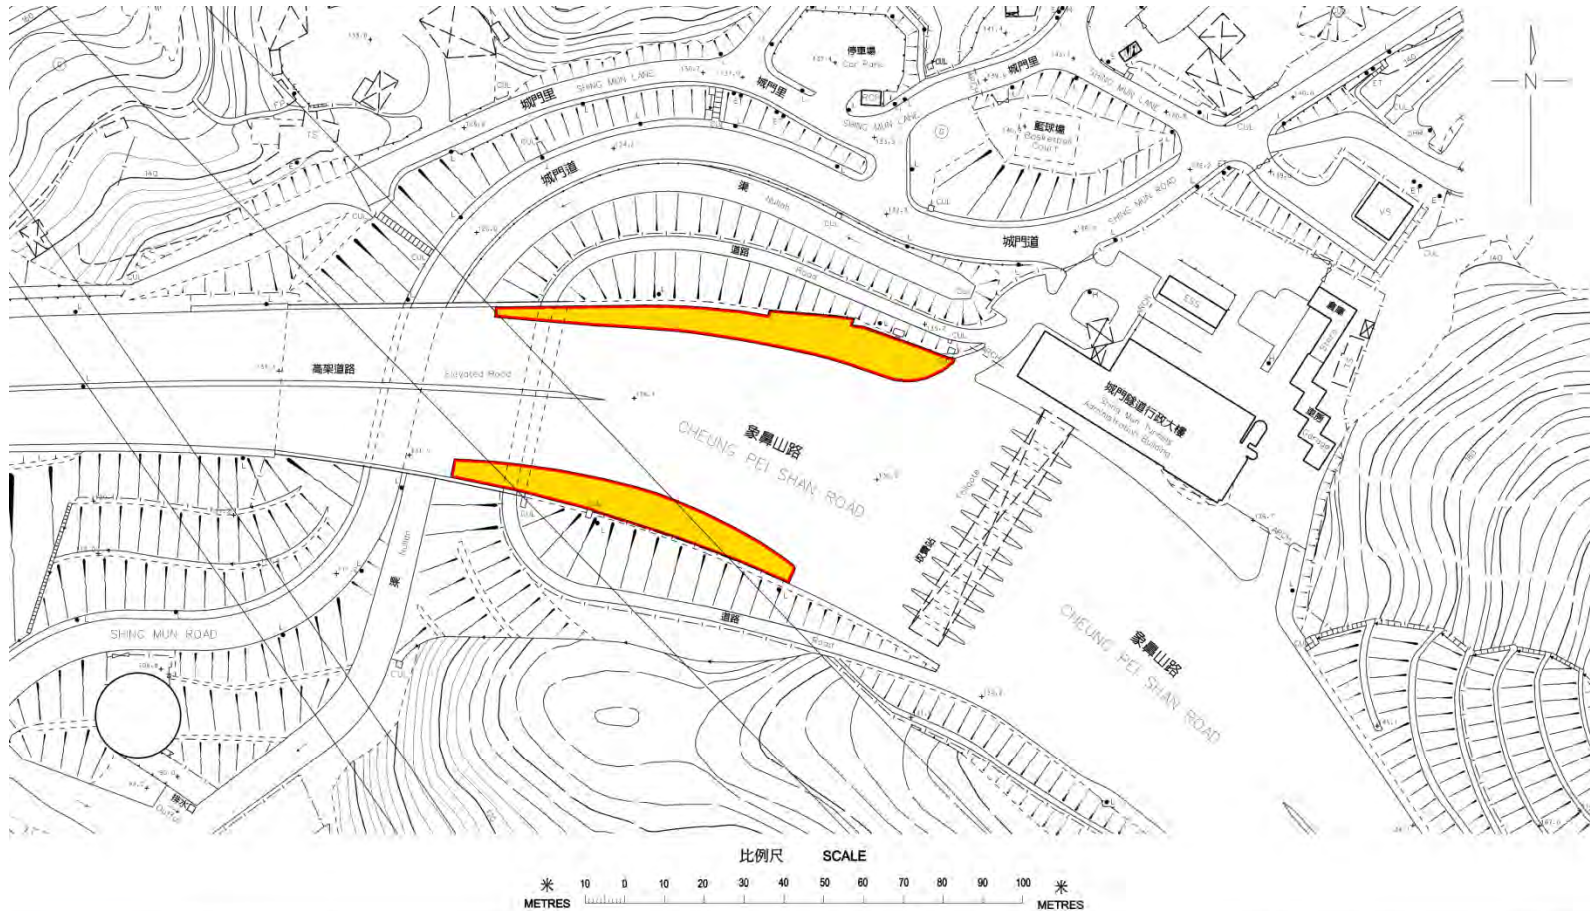

Area where smoking is not prohibited
無禁煙限制的區域

Area where smoking is not prohibited
無禁煙限制的區域

No-smoking area
禁煙區

Shing Mun Tunnels Bus Interchange

城門隧道巴士轉乘處

 <p>禁止吸煙區 (只限地面) No Smoking Area (Ground Level Only)</p>	<p>吸煙(公眾衛生)條例(第371章) Smoking (Public Health) Ordinance (Cap. 371)</p> <p>指定禁止吸煙區 - 城門隧道巴士轉乘處 Designated No Smoking Area - Shing Mun Tunnels Bus Interchange</p>	<p>簽署 Signed</p> <p>食物及衛生局局長 高永文醫生 Secretary for Food and Health Dr. KO Wing-man 4 / 12 / 2015</p>
<p>© 2015 版權所有 未經許可 不得複製 Copyright reserved - Reproduction by permission only</p>		<p>圖則編號 DH/TCO/T-006V1 Plan No.</p>