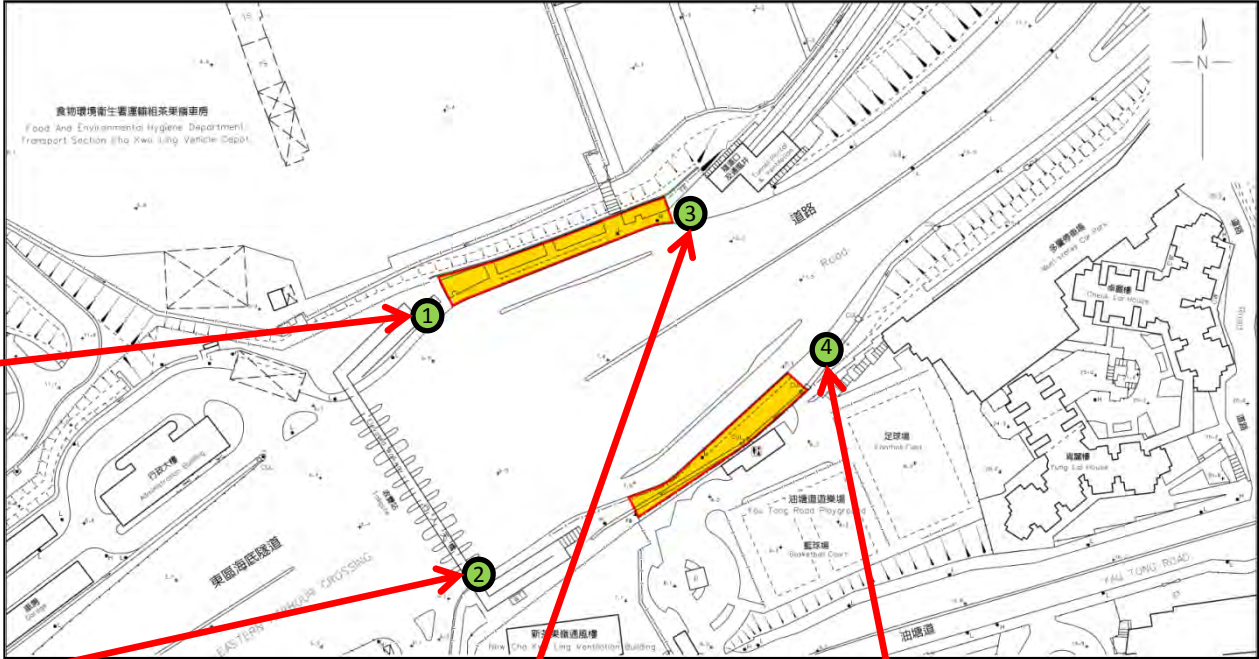

Cross-Harbour Tunnel Bus Interchange 海底隧道巴士轉乘處

Cross-Harbour Tunnel Bus Interchange 海底隧道巴士轉乘處

Cross-Harbour Tunnel Bus Interchange 海底隧道巴士轉乘處

Eastern Harbour Crossing Bus Interchange

東區海底隧道巴士轉乘處

 <p>禁止吸煙區 (只限地面) No Smoking Area (Ground Level Only)</p>	<p>吸煙(公眾衛生)條例(第371章) Smoking (Public Health) Ordinance (Cap. 371) 指定禁止吸煙區 - 東區海底隧道巴士轉乘處 Designated No Smoking Area - Eastern Harbour Crossing Bus Interchange</p>	<p>簽署 Signed 食物及衛生局局長 高永文醫生 Secretary for Food and Health Dr. KO Wing-man 4 / 12 / 2015</p>
<p>© 2015 版權所有 未經許可 不得複製 Copyright reserved - Reproduction by permission only</p>		<p>圖則編號 DH/TCO/T-002V1 Plan No.</p>

Eastern Harbour Crossing Bus Interchange 東區海底隧道巴士轉乘處

No-smoking area
禁煙區

Area where smoking is not prohibited
無禁煙限制的區域

Eastern Harbour Crossing Bus Interchange 東區海底隧道巴士轉乘處

Eastern Harbour Crossing Bus Interchange