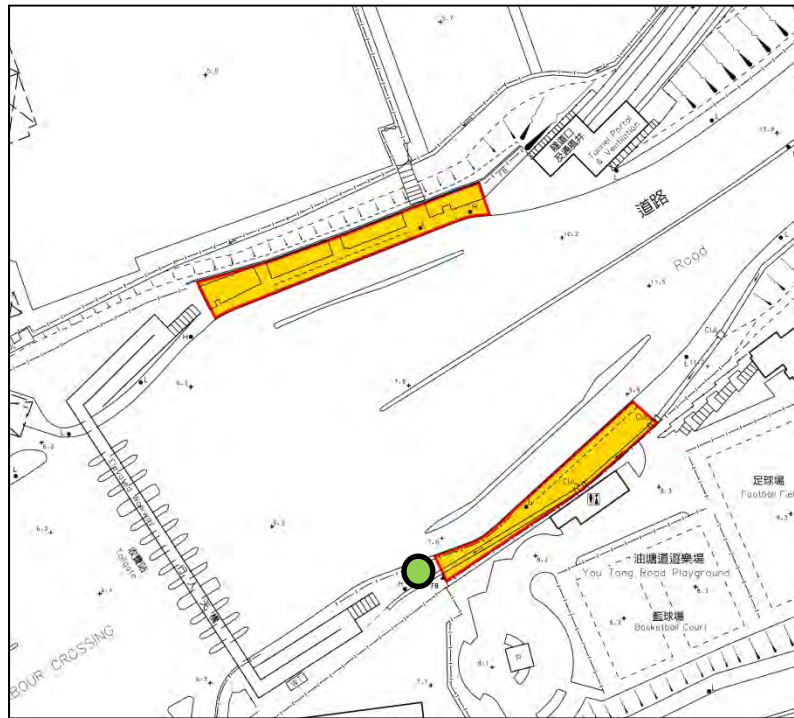

Eastern Harbour Crossing Bus Interchange 東區海底隧道巴士轉乘處

No-smoking area
禁煙區

Area where smoking is not prohibited
無禁煙限制的區域

Eastern Harbour Crossing Bus Interchange 東區海底隧道巴士轉乘處

Eastern Harbour Crossing Bus Interchange