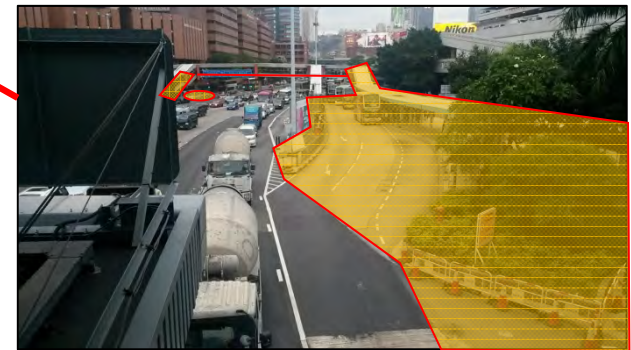

 Area where smoking is not prohibited
無禁煙限制的區域

Cross-Harbour Tunnel Bus Interchange

海底隧道巴士轉乘處

Cross-Harbour Tunnel Bus Interchange

海底隧道巴士轉乘處

-  No-smoking area
禁煙區
-  Area where smoking is not prohibited
無禁煙限制的區域