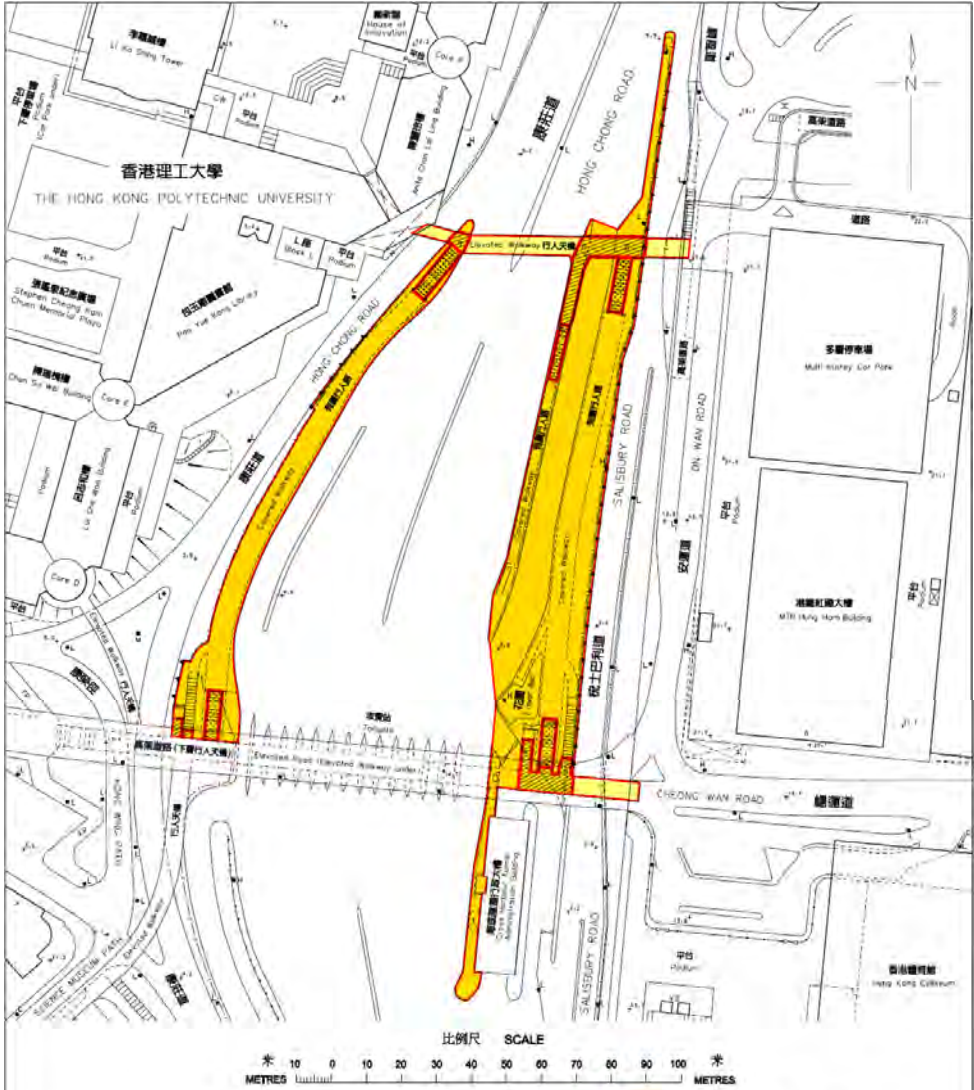

Cross-Harbour Tunnel Bus Interchange 海底隧道巴士轉乘處

吸煙(公眾衛生)條例 (第371章)
Smoking (Public Health) Ordinance (Cap. 371)
指定禁止吸煙區
海底隧道巴士轉乘處
Designated No Smoking Area
Cross-Harbour Tunnel Bus Interchange

- 禁止吸煙區 (只限行人天橋)
  No Smoking Area (Elevated Walkway Only)
- 禁止吸煙區 (只限地面)
  No Smoking Area (Ground Level Only)
- 禁止吸煙區 (只限行人天橋和地面)
  No Smoking Area (Elevated Walkway and Ground Level Only)
- 禁止吸煙區 (只限地面和行人樓梯)
  No Smoking Area (Ground Level and Staircase Only)

圖則編號 Plan No. DH/TCO/T-001V1

簽署	Signed
食物及衛生局局長	高永文醫生
Secretary for Food and Health	Dr. HO Wing-man
4 / 12 / 2015