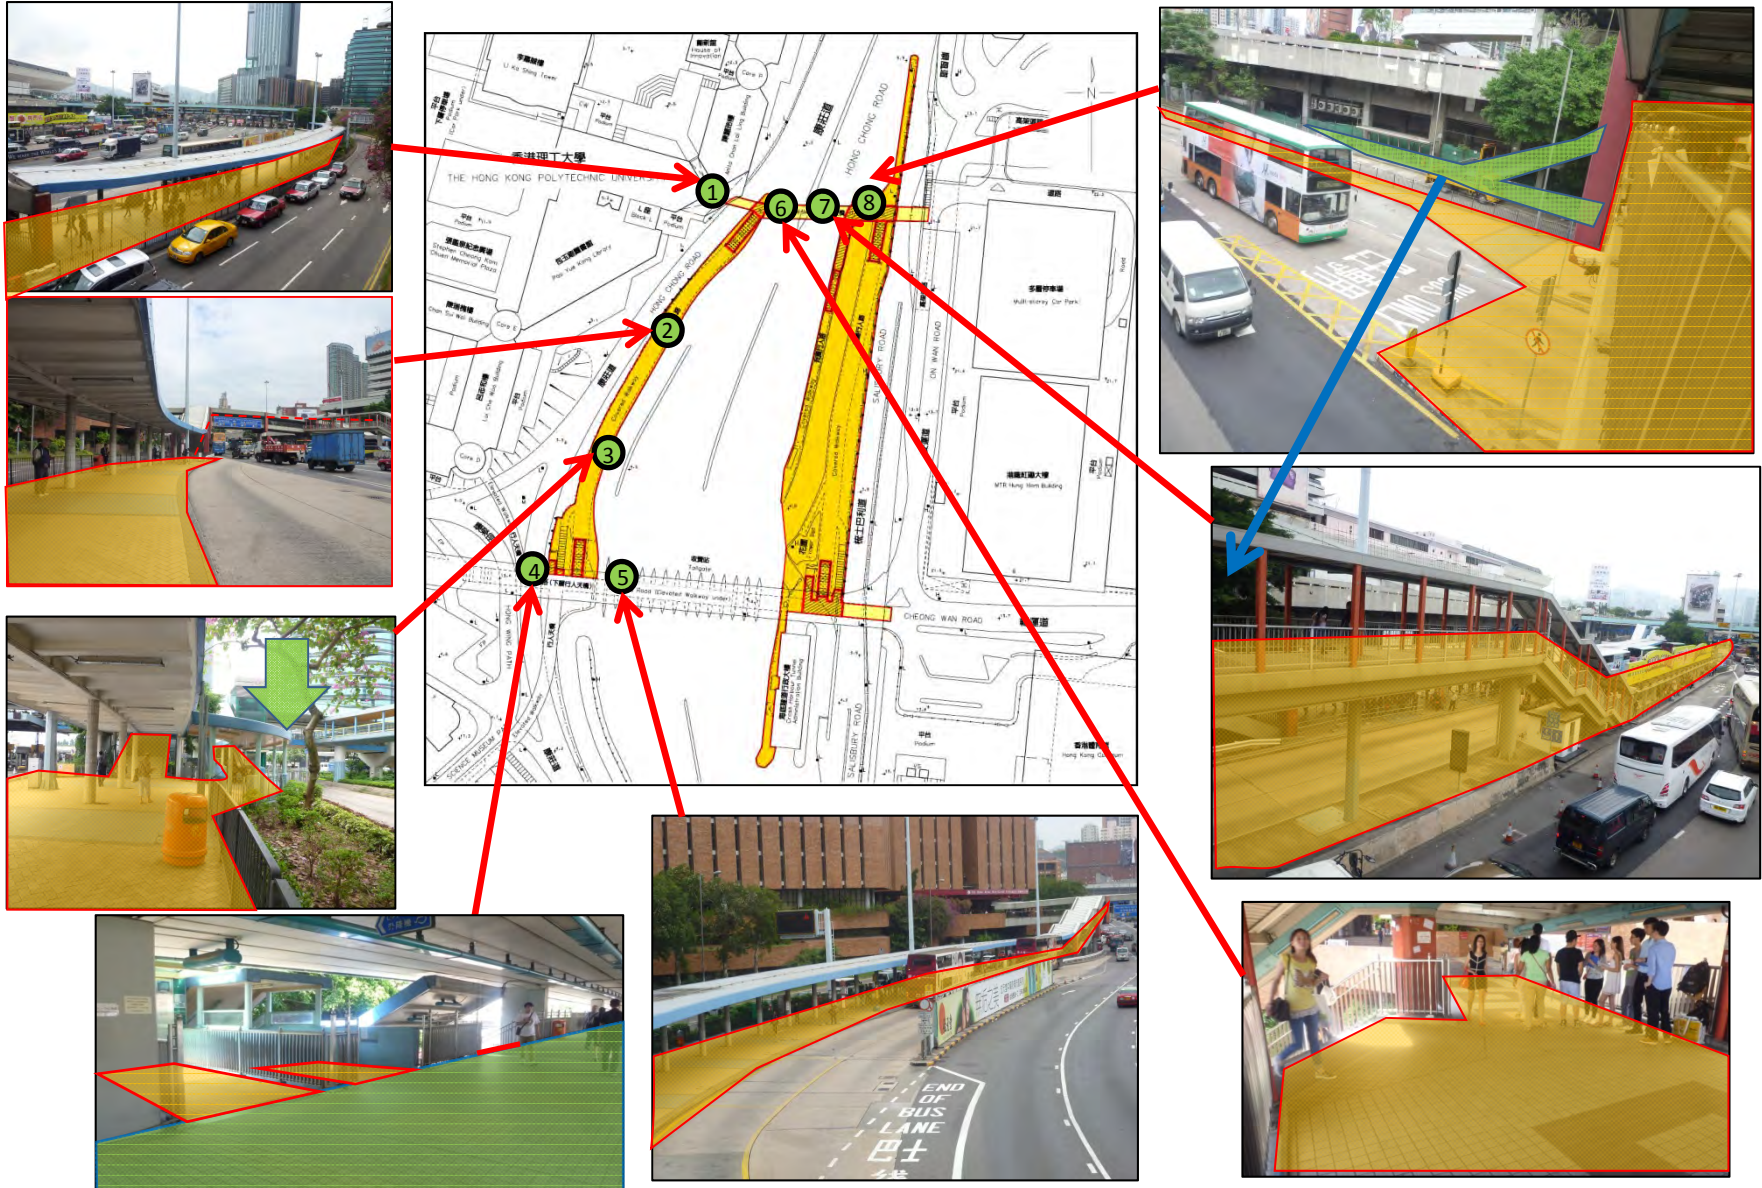

 Area where smoking is not prohibited
無禁煙限制的區域

Cross-Harbour Tunnel Bus Interchange

海底隧道巴士轉乘處

Cross-Harbour Tunnel Bus Interchange

海底隧道巴士轉乘處

-  No-smoking area
禁煙區
-  Area where smoking is not prohibited
無禁煙限制的區域