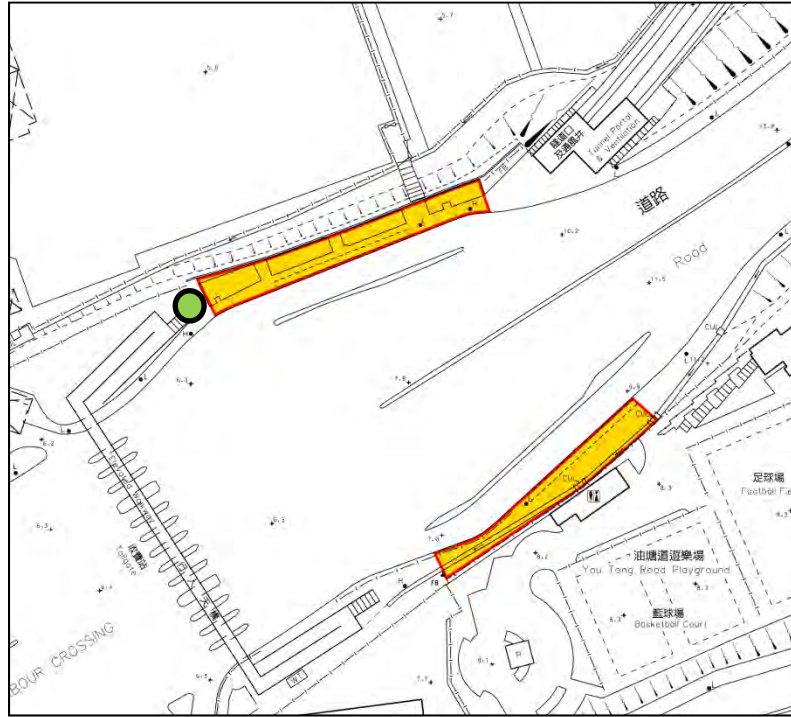

Eastern Harbour Crossing Bus Interchange

東區海底隧道巴士轉乘處