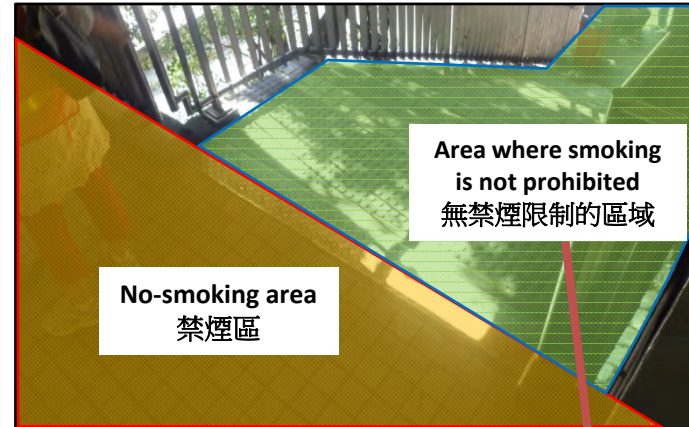

Cross-Harbour Tunnel Bus Interchange 海底隧道巴士轉乘處