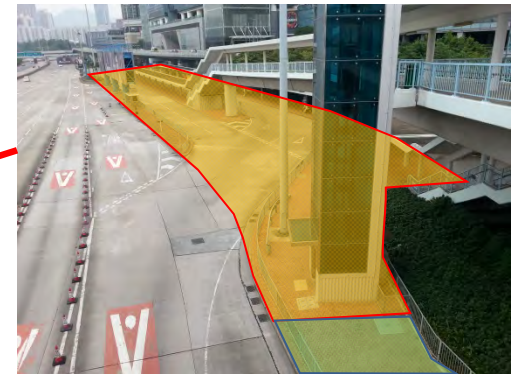

Western Harbour Crossing Bus Interchange

西區海底隧道巴士轉乘處

No-smoking area
禁煙區

Area where smoking is not prohibited
無禁煙限制的區域