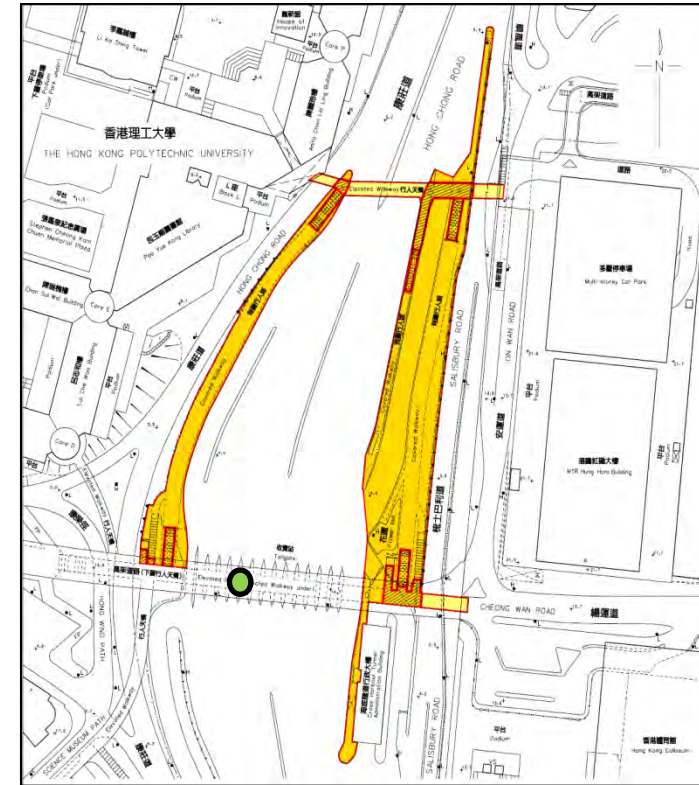

Cross-Harbour Tunnel Bus Interchange 海底隧道巴士轉乘處