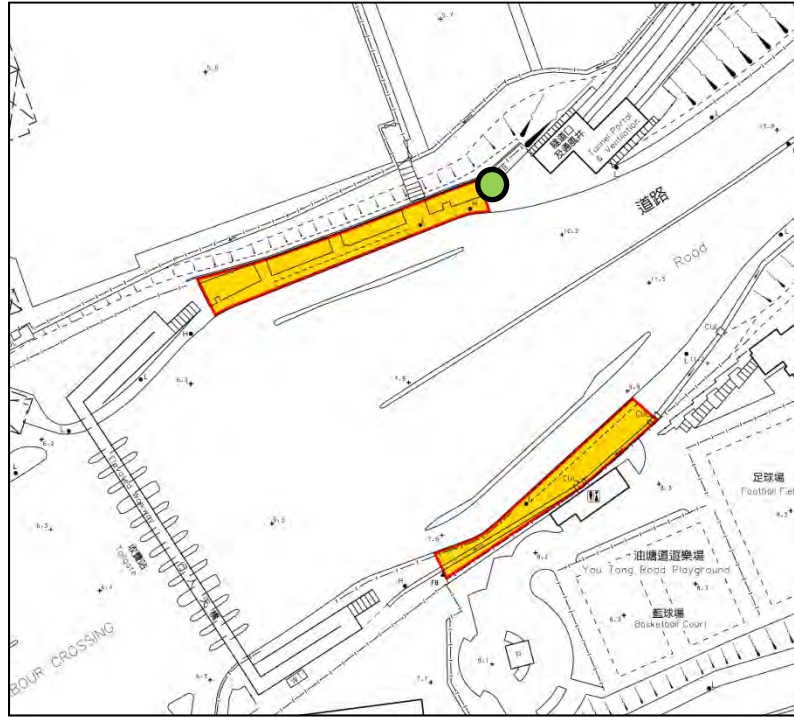

Eastern Harbour Crossing Bus Interchange

東區海底隧道巴士轉乘處