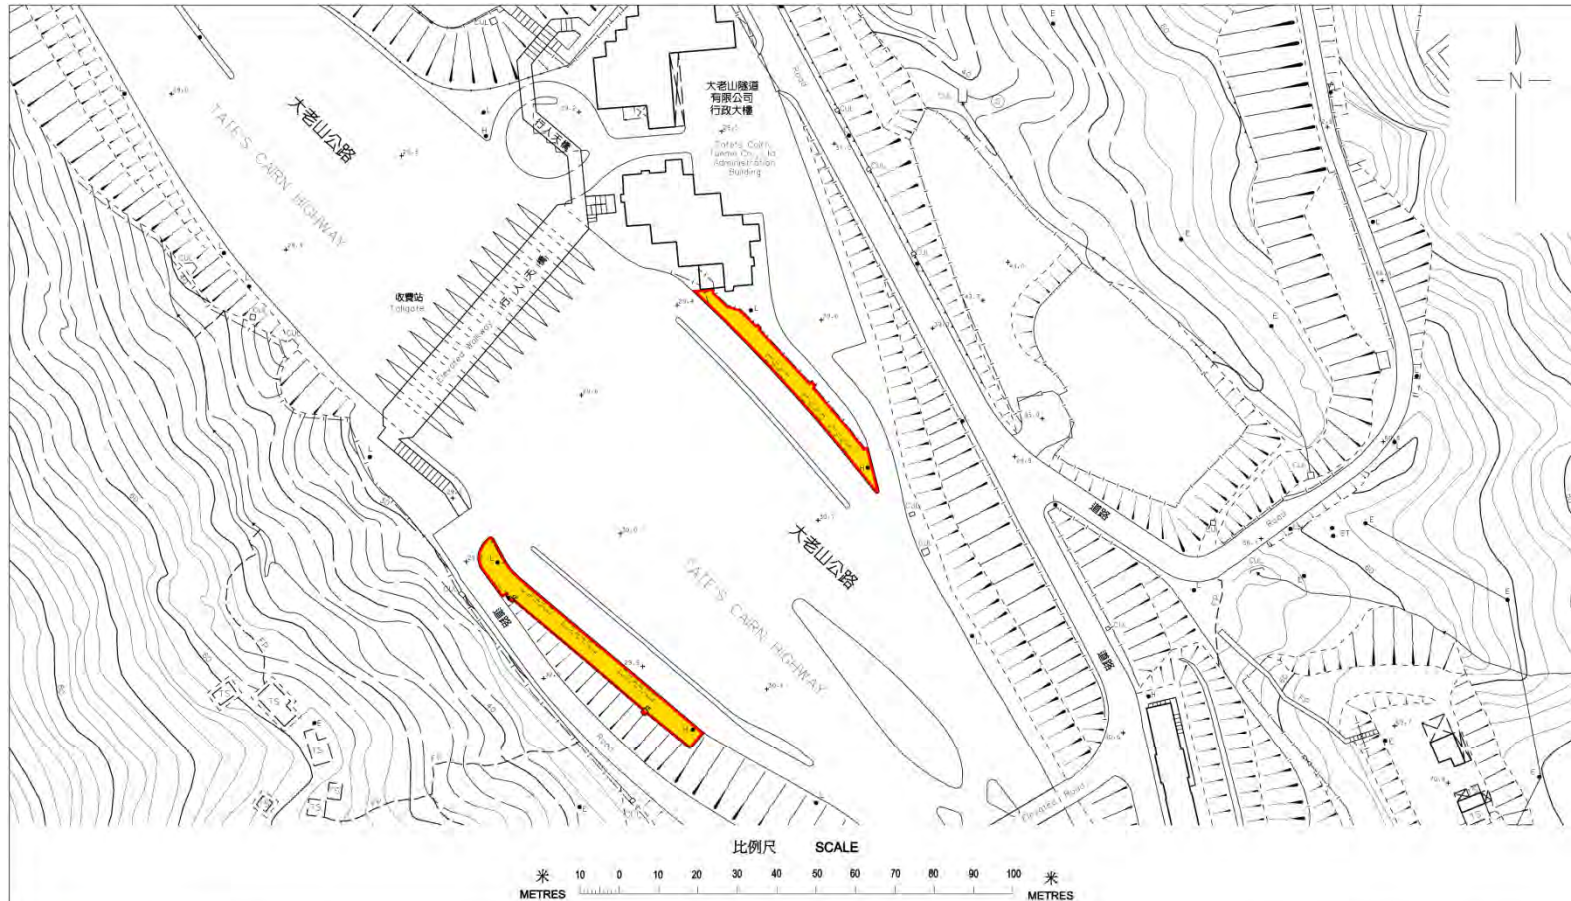

Shing Mun Tunnels Bus Interchange 城門隧道巴士轉乘處

No-smoking area
禁煙區

Shing Mun Tunnels Bus Interchange

城門隧道巴士轉乘處

Tate's Cairn Tunnel Bus Interchange

大老山隧道巴士轉乘處

 <p>禁止吸煙區 (只限地面) No Smoking Area (Ground Level Only)</p>	<p>吸煙(公眾衛生)條例(第371章) Smoking (Public Health) Ordinance (Cap. 371) 指定禁止吸煙區 - 大老山隧道巴士轉乘處 Designated No Smoking Area - Tate's Cairn Tunnel Bus Interchange</p>	<p>簽署 Signed 食物及衛生局局長 高永文醫生 Secretary for Food and Health Dr. KO Wing-man 4 / 12 / 2015</p>
<p>© 2015 版權所有 未經許可 不得複製 Copyright reserved - Reproduction by permission only</p>		<p>圖則編號 Plan No. DH/TCO/T-005V1</p>