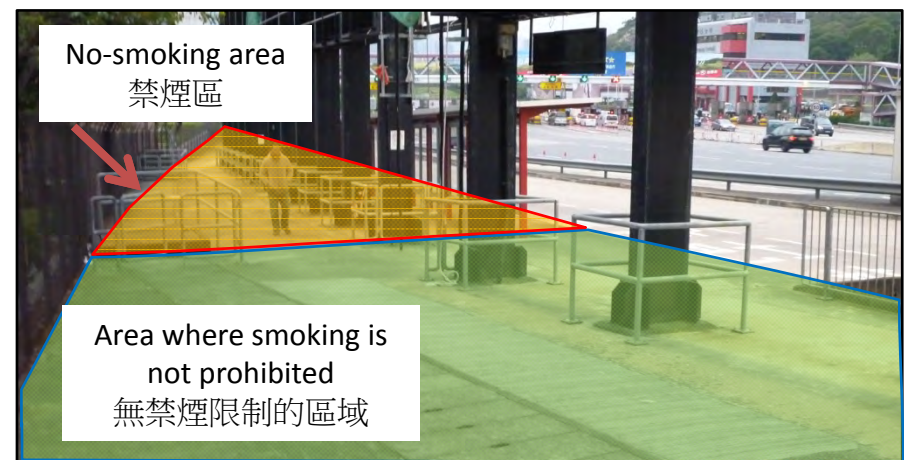

Eastern Harbour Crossing Bus Interchange

東區海底隧道巴士轉乘處