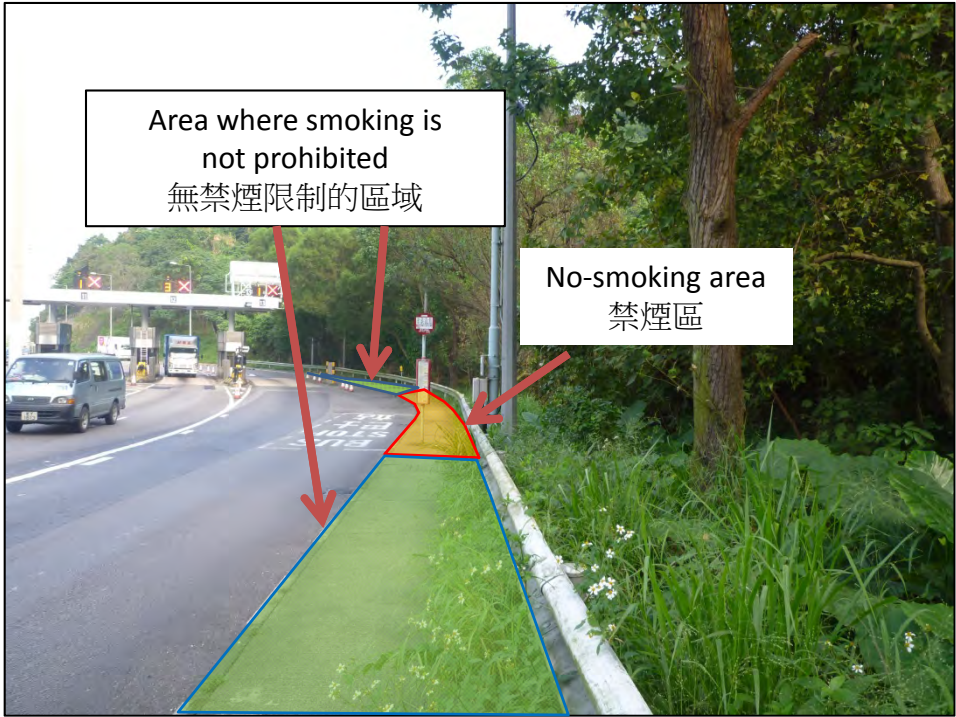

Lion Rock Tunnel Bus Interchange

獅子山隧道巴士轉乘處

No-smoking area
禁煙區

Area where smoking is not prohibited
無禁煙限制的區域

Lion Rock Tunnel Bus Interchange 獅子山隧道巴士轉乘處

Lion Rock Tunnel Bus Interchange 獅子山隧道巴士轉乘處

Cross-Harbour Tunnel Bus Interchange 海底隧道巴士轉乘處