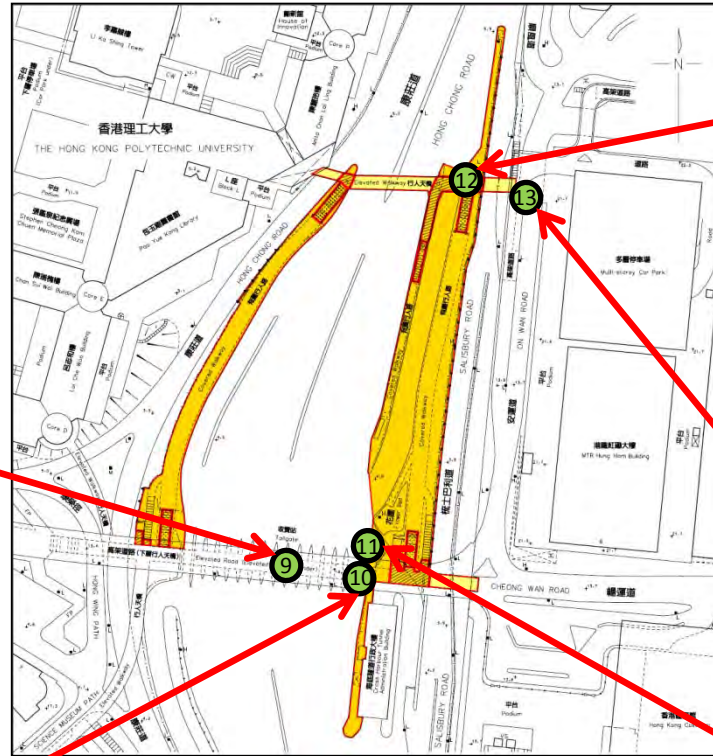

 Area where smoking is not prohibited
無禁煙限制的區域

Cross-Harbour Tunnel Bus Interchange

海底隧道巴士轉乘處

Cross-Harbour Tunnel Bus Interchange

海底隧道巴士轉乘處

-  No-smoking area
禁煙區
-  Area where smoking is not prohibited
無禁煙限制的區域

Cross-Harbour Tunnel Bus Interchange 海底隧道巴士轉乘處

Cross-Harbour Tunnel Bus Interchange 海底隧道巴士轉乘處

Cross-Harbour Tunnel Bus Interchange 海底隧道巴士轉乘處

Eastern Harbour Crossing Bus Interchange

東區海底隧道巴士轉乘處

 <p>禁止吸煙區 (只限地面) No Smoking Area (Ground Level Only)</p>	<p>吸煙(公眾衛生)條例(第371章) Smoking (Public Health) Ordinance (Cap. 371) 指定禁止吸煙區 - 東區海底隧道巴士轉乘處 Designated No Smoking Area - Eastern Harbour Crossing Bus Interchange</p>	<p>簽署 Signed 食物及衛生局局長 高永文醫生 Secretary for Food and Health Dr. KO Wing-man 4 / 12 / 2015</p>
<p>© 2015 版權所有 未經許可 不得複製 Copyright reserved - Reproduction by permission only</p>		<p>圖則編號 DH/TCO/T-002V1 Plan No.</p>