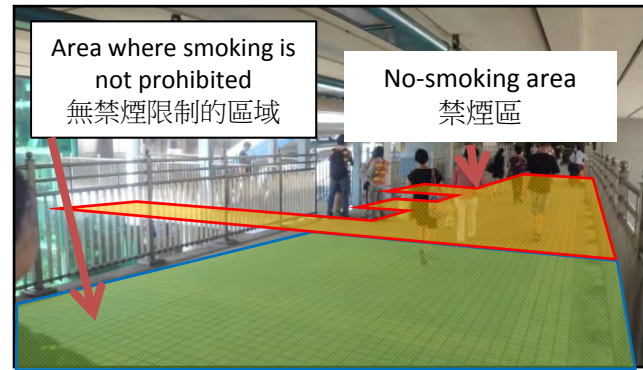

 Area where smoking is not prohibited
無禁煙限制的區域

Cross-Harbour Tunnel Bus Interchange

海底隧道巴士轉乘處

Cross-Harbour Tunnel Bus Interchange

海底隧道巴士轉乘處

-  No-smoking area
禁煙區
-  Area where smoking is not prohibited
無禁煙限制的區域

Cross-Harbour Tunnel Bus Interchange 海底隧道巴士轉乘處

Cross-Harbour Tunnel Bus Interchange 海底隧道巴士轉乘處

Cross-Harbour Tunnel Bus Interchange 海底隧道巴士轉乘處

Eastern Harbour Crossing Bus Interchange

東區海底隧道巴士轉乘處

 <p>禁止吸煙區 (只限地面) No Smoking Area (Ground Level Only)</p>	<p>吸煙(公眾衛生)條例(第371章) Smoking (Public Health) Ordinance (Cap. 371) 指定禁止吸煙區 - 東區海底隧道巴士轉乘處 Designated No Smoking Area - Eastern Harbour Crossing Bus Interchange</p>	<p>簽署 Signed 食物及衛生局局長 高永文醫生 Secretary for Food and Health Dr. KO Wing-man 4 / 12 / 2015</p>
<p>© 2015 版權所有 未經許可 不得複製 Copyright reserved - Reproduction by permission only</p>		<p>圖則編號 DH/TCO/T-002V1 Plan No.</p>